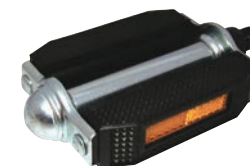

Part #	Model	Dia.	Color
65-131-3100	Cruiser Rubber Block	1/2"	Black
65-131-3110	Cruiser Rubber Block	9/16"	Black

Suggested retail/MAP 14.49