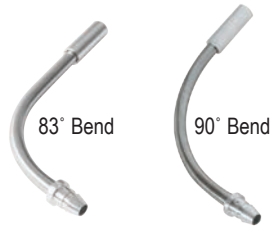

ULTRACYCLE

V-BRAKE NOODLE

- Works on all linear/v-brakes
- No rubber boot included
- Shop pack/10

Part #	Bend	Color	Qty.
86-079-1200	83	Silver	10
86-079-1210	90	Silver	10

Suggested retail/MAP 22.49