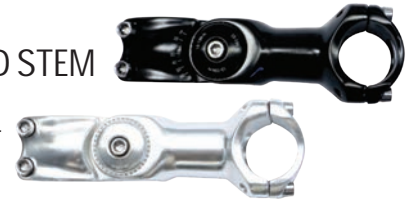

OS ADJUSTABLE AHEAD STEM

- 0-60 degree rise
- 1-1/8" steerer clamp diameter

Part #	Bar Dia.	Fits	Length	Angle	Color
31-079-0910	31.8mm	1-1/8"	95mm	0-60	Black
31-079-0880	31.8mm	1-1/8"	95mm	0-60	Silver
31-079-0920	31.8mm	1-1/8"	110mm	0-60	Black
31-079-0890	31.8mm	1-1/8"	110mm	0-60	Silver
31-079-0930	31.8mm	1-1/8"	125mm	0-60	Black
31-079-0900	31.8mm	1-1/8"	125mm	0-60	Silver

Suggested retail/MAP 33.99

ULTRACYCLE

ADJUST QUILL STEM

- Melt-forged alloy
- 25.4 mm bar clamp diameter
- Fits 1" or 1-1/8" steerers (22.2 and 25.4 mm quill diameter)
- Adjustable rise 0 degree to 60 degree
- Black or Silver anodized